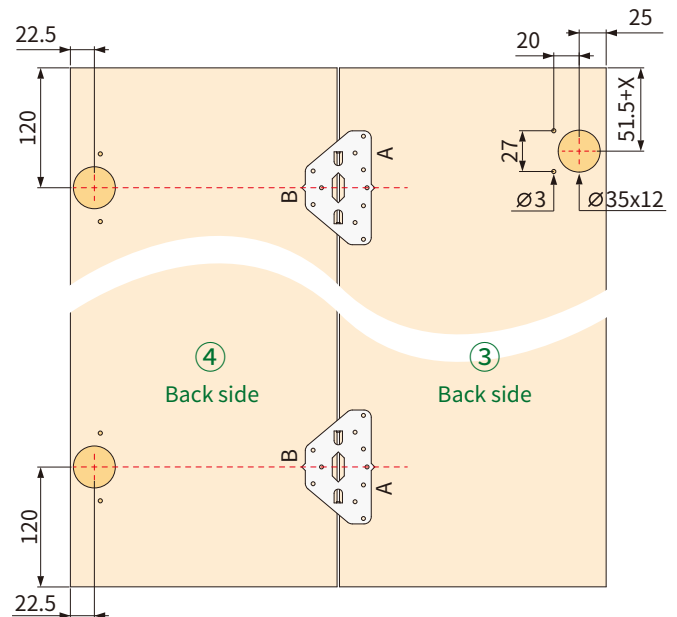

# Sailing 4-Small Folding Wooden Door -Mounting Instruction

## 1 Install the track fittings

## 2 Install track

**3 Install door panel fittings**

**4-1 Install door panel**

**4-2** Install door panel    Adjust the balance of the door panel

**5** Location stopper